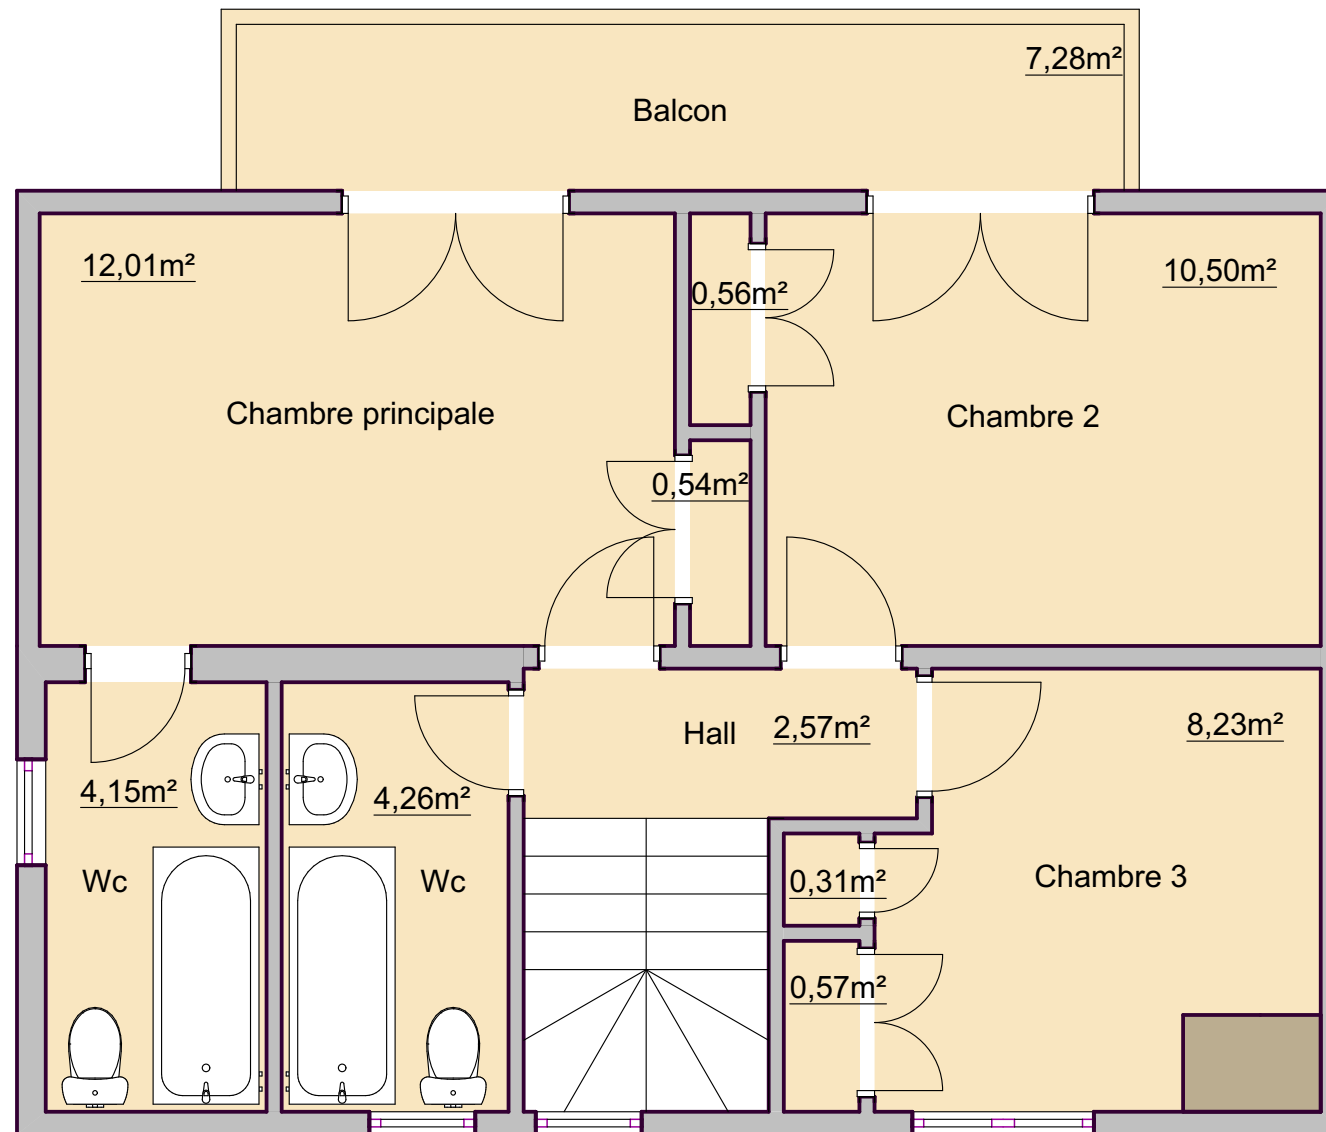

CROSS INTERNAL AREA
 FLOOR 1: 48 m², FLOOR 2: 50 m²,
 FLOOR 3: 50 m², EXCLUDED AREAS:
 BALCONY: 7 m²
 TOTAL: 149 m²

CROSS INTERNAL AREA
FLOOR 1: 48 m², FLOOR 2: 50 m²,
FLOOR 3: 50 m², EXCLUDED AREAS:
BALCONY: 7 m²
TOTAL: 149 m²

CROSS INTERNAL AREA
 FLOOR 1: 48 m², FLOOR 2: 50 m²,
 FLOOR 3: 50 m², EXCLUDED AREAS:
 BALCONY: 7 m²
 TOTAL: 149 m²