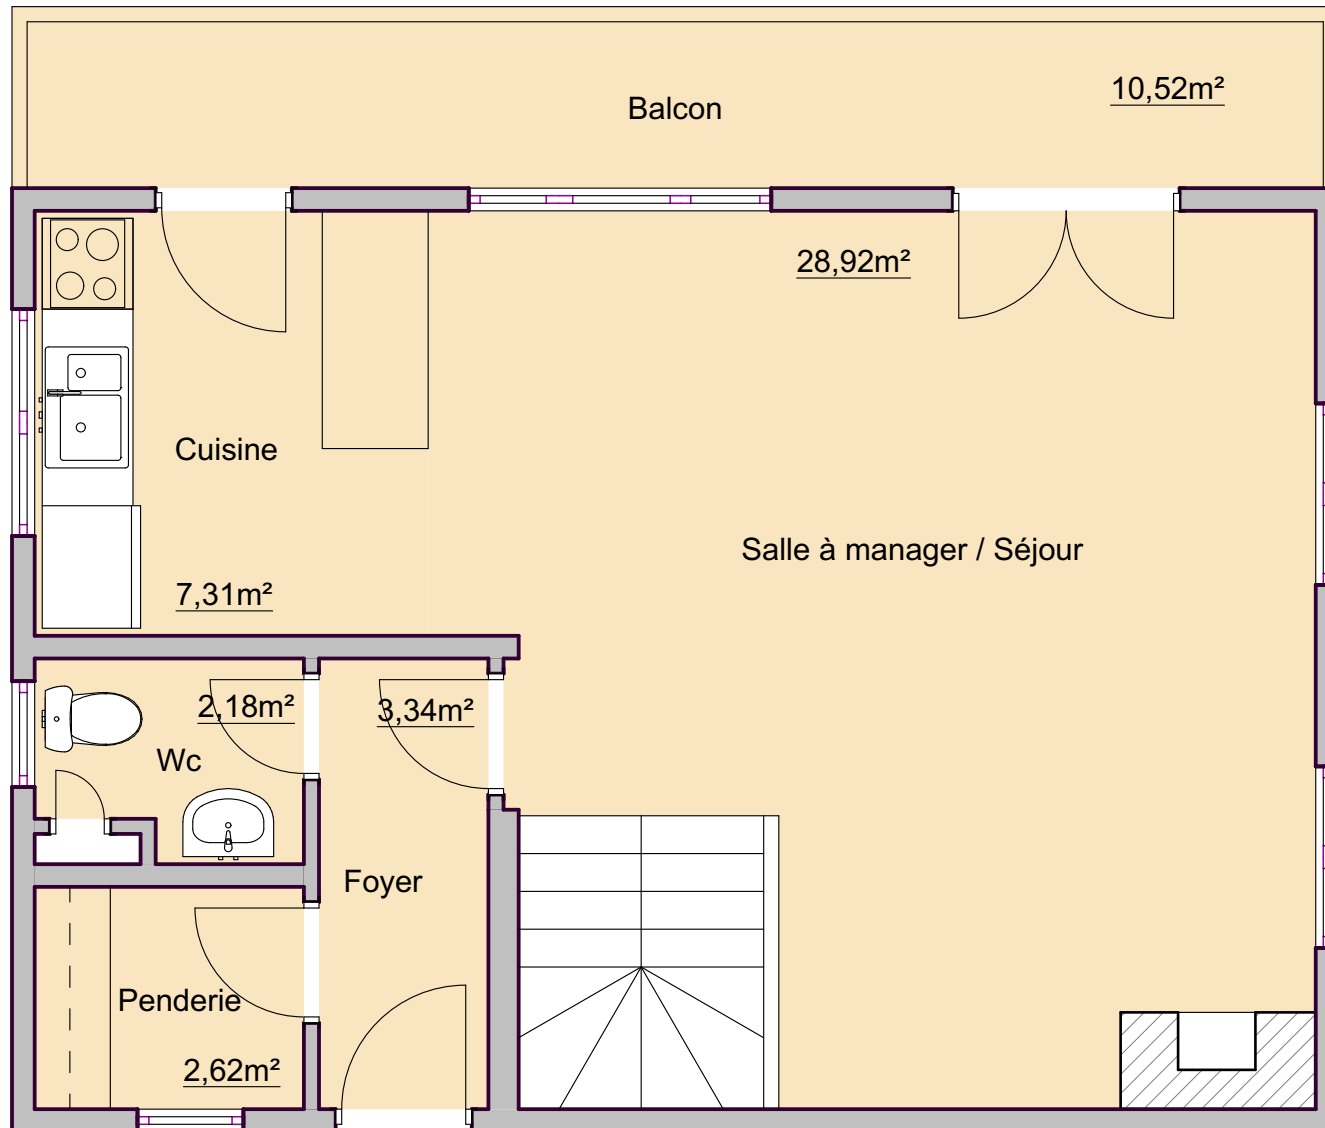

CROSS INTERNAL AREA
 FLOOR 1: 48 m², FLOOR 2: 50 m²,
 FLOOR 3: 50 m², EXCLUDED AREAS:
 BALCONY: 7 m²
 TOTAL: 149 m²

CROSS INTERNAL AREA
FLOOR 1: 48 m², FLOOR 2: 50 m²,
FLOOR 3: 50 m², EXCLUDED AREAS:
BALCONY: 7 m²
TOTAL: 149 m²

CROSS INTERNAL AREA
 FLOOR 1: 48 m², FLOOR 2: 50 m²,
 FLOOR 3: 50 m², EXCLUDED AREAS:
 BALCONY: 7 m²
 TOTAL: 149 m²